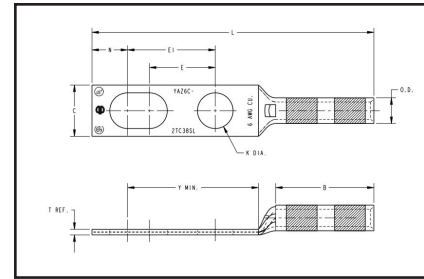

Compression Connections

BURNDY®

Copper Compression — Slotted — Long Barrel — Code — W/Inspection Window

TWO HOLE SLOTTED HYLUG™ LONG BARREL

TYPE YA-2TC-SL

Copper Compression Terminals

UL Listed 90° C,
Up to 35 kV♦

Features & Benefits

Compression Slotted Lugs connect copper or tinned copper conductors to bus bars, CPI Racks, Cabinets or Cable Runway. Slotted and 90° Slotted lugs have one round and one oblong hole to match hole spacing on equipment mounting rails on CPI Racks and Cabinets and on some bus bars.

- Slotted stud provides built in flexibility for the terminal to conform to various space requirements.
- Accommodates a wide range of conductor combinations (AWG, Compact, DLO, Flex and Metric).

Catalog Number	Wire Size	Stud Hole Size	Tongue Width	Figure Dimensions					Installation Tooling (# of crimps)					Wire Strip Length		
				(B)	(T)	(L)	(E)	(E1)	Dieless	Mechanical		Hydraulic			Color Code	Die Index
										MD6, OUR840, MD7-34R	BCT500HS, Y500CTHS	Y35, Y39, Y750 Y46, PAT750				
YA6C2TC38SL	#6 AWG	3/8"	0.58"	1.12"	0.06"	3.22"	0.75"	1.0"	Y1MRTC (2) Y122CMR (2) MY29-3 (2) MY29-11 (2) MRC840 (2) Y81KFTMBH (1) Y81KFT (1) PAT81KFT (1)	W5CVT (2) W5CRT (2)	W5CVT (2) W5CRT (2)	U5CRT (2)	Blue	7 or 374	1-3/16	
YA6C2TC38SLBOX500		3/8"	0.58"	1.12"	0.06"	3.22"	0.75"	1.0"								
YA3C2TC38SL	#3 AWG	3/8"	0.58"	1.25"	0.08"	3.43"	0.75"	1.0"	Y1MRTC (4) Y122CMR (4) MY29-3 (2) MY29-11 (2) MRC840 (2) Y644HSXT (1) PAT644HSXT (1) PAT81KFT (1) Y81KFT (1)	W3CRT (2)	W3CRT (2)	U3CRT (2)	White	9	1 5/16	
YA3C2TC38SLBOX500		3/8"	0.58"	1.25"	0.08"	3.43"	0.75"	1.0"								
YA2C2TC38SL	#2 AWG	3/8"	0.60"	1.25"	0.11"	3.42"	0.75"	1.0"	Y1MRTC (4) Y122CMR (4) MY29-3 (2) MY29-11 (2) MRC840 (2) Y644HSXT (1) PAT644HSXT (1) PAT81KFT (1) Y81KFT (1)	W2CVT (2) W2CRT (2)	W2CVT (2) W2CRT (2)	U2CRT (2)	Brown	10	1-5/16	
YA2C2TC38SLBOX500		3/8"	0.60"	1.25"	0.11"	3.42"	0.75"	1.0"								